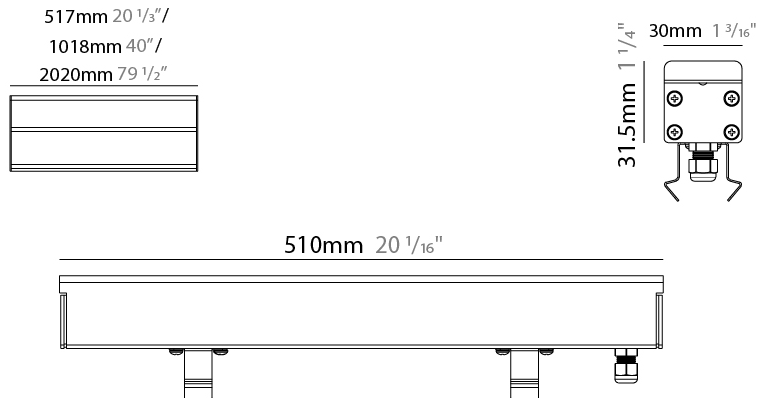

RANGER 30 RECESSED

E12I0030-RGBW

base number

PROJECT	
TYPE	
SPECIFIER	
QUANTITY	
DATE	

1. To build a product code in our configurator select the specify button on the base model # product page
2. To build a manual product code on this datasheet choose from the options listed below in blue font and add the suffix to the base model #

GENERAL

Series: Ranger 30
Brand: Unonovesette
Division: Exterior
Mounting Type: Recessed
Mounting Location: In-Ground
Subcategory: Drive Over

PHYSICAL

Shape: Rectangle
Length (mm): 510
Length (in): 20
Width (mm): 30
Width (in): 1 1/4
Height (mm): 31.5
Height (in): 1 1/4
Light Distribution: Direct
Weight (kg): 0.56
Weight (lbs): 1.2
Load Resistance (kg): 5000
Load Resistance (lbs): 11023
Fixture Finish: Opal White
Fixture Material: Extruded PMMA with Opal
Cable Details: IP67 300mm Cable

ELECTRICAL

Lamp Type: LED
Input Wattage (W): 11.5
Dimming: DMX
Control Gear: DMX
Driver Included: No
Driver Location: Remote
Driver Type: Constant Voltage - Universal
Driver Class: Class 2
Input Voltage (V): 120 - 277
Output Voltage (V): 24

LED

Color Temperature (°K): RGBW
CRI: >90 CRI
Lamp Life (hrs): 100000
Special LEDs offerings: RGBW

OPTICAL

Optic°: 150
Beam Angle: Diffused
Adjustability: Fixed

RATINGS AND CERTIFICATIONS

Certified By: Certified for North American Standards
IP rating: IP67
IK Rating: IK10