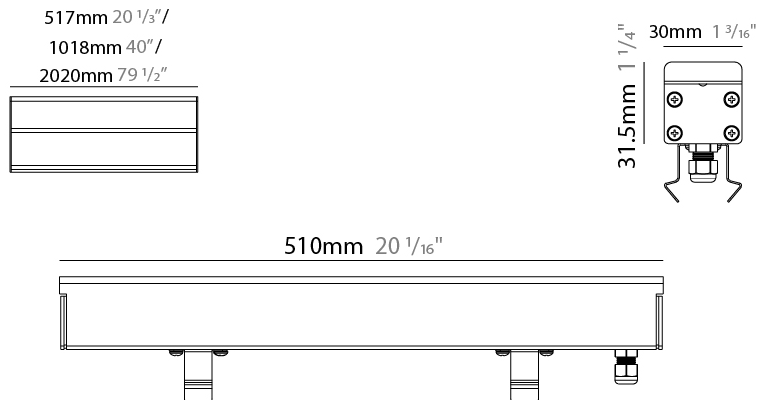

PROJECT	_____
TYPE	_____
SPECIFIER	_____
QUANTITY	_____
DATE	_____

1. To build a product code in our configurator select the specify button on the base model # product page
2. To build a manual product code on this datasheet choose from the options listed below in blue font and add the suffix to the base model #

GENERAL

Series: Ranger 30
Brand: Unonovesette
Division: Exterior
Mounting Type: Recessed
Mounting Location: In-Ground
Subcategory: Drive Over

PHYSICAL

Shape: Rectangle
Length (mm): 510
Length (in): 20
Width (mm): 30
Width (in): 1 1/4
Height (mm): 31.5
Height (in): 1 1/4
Light Distribution: Direct
Weight (kg): 0.56
Weight (lbs): 1.2
Load Resistance (kg): 5000
Load Resistance (lbs): 11023
Fixture Finish: OPW
Fixture Material: Extruded PMMA with Opal
Cable Details: IP67 300mm Cable

ELECTRICAL

Lamp Type: LED
Input Wattage (W): 8.1
Total Output Wattage (W): 6.1
Dimming: Non-Dimming / Phase Dimming (120Vac only) / 0-10V Dimming
Driver Included: No
Driver Location: Remote
Driver Type: Constant Voltage - Universal
Driver Class: Class 2
Input Voltage (V): 120 - 277
Output Voltage (V): 24

LED

Color Temperature (°K): 2200 / 2700 / 3000 / 4000
Max. Delivered Lumen (lm): 400
CRI: >90 CRI
Lamp Life (hrs): 100000

OPTICAL

Optic°: 150
Beam Angle: Diffused
Adjustability: Fixed

RATINGS AND CERTIFICATIONS

Certified By: Certified for North American Standards
IP rating: IP67
IK Rating: IK10